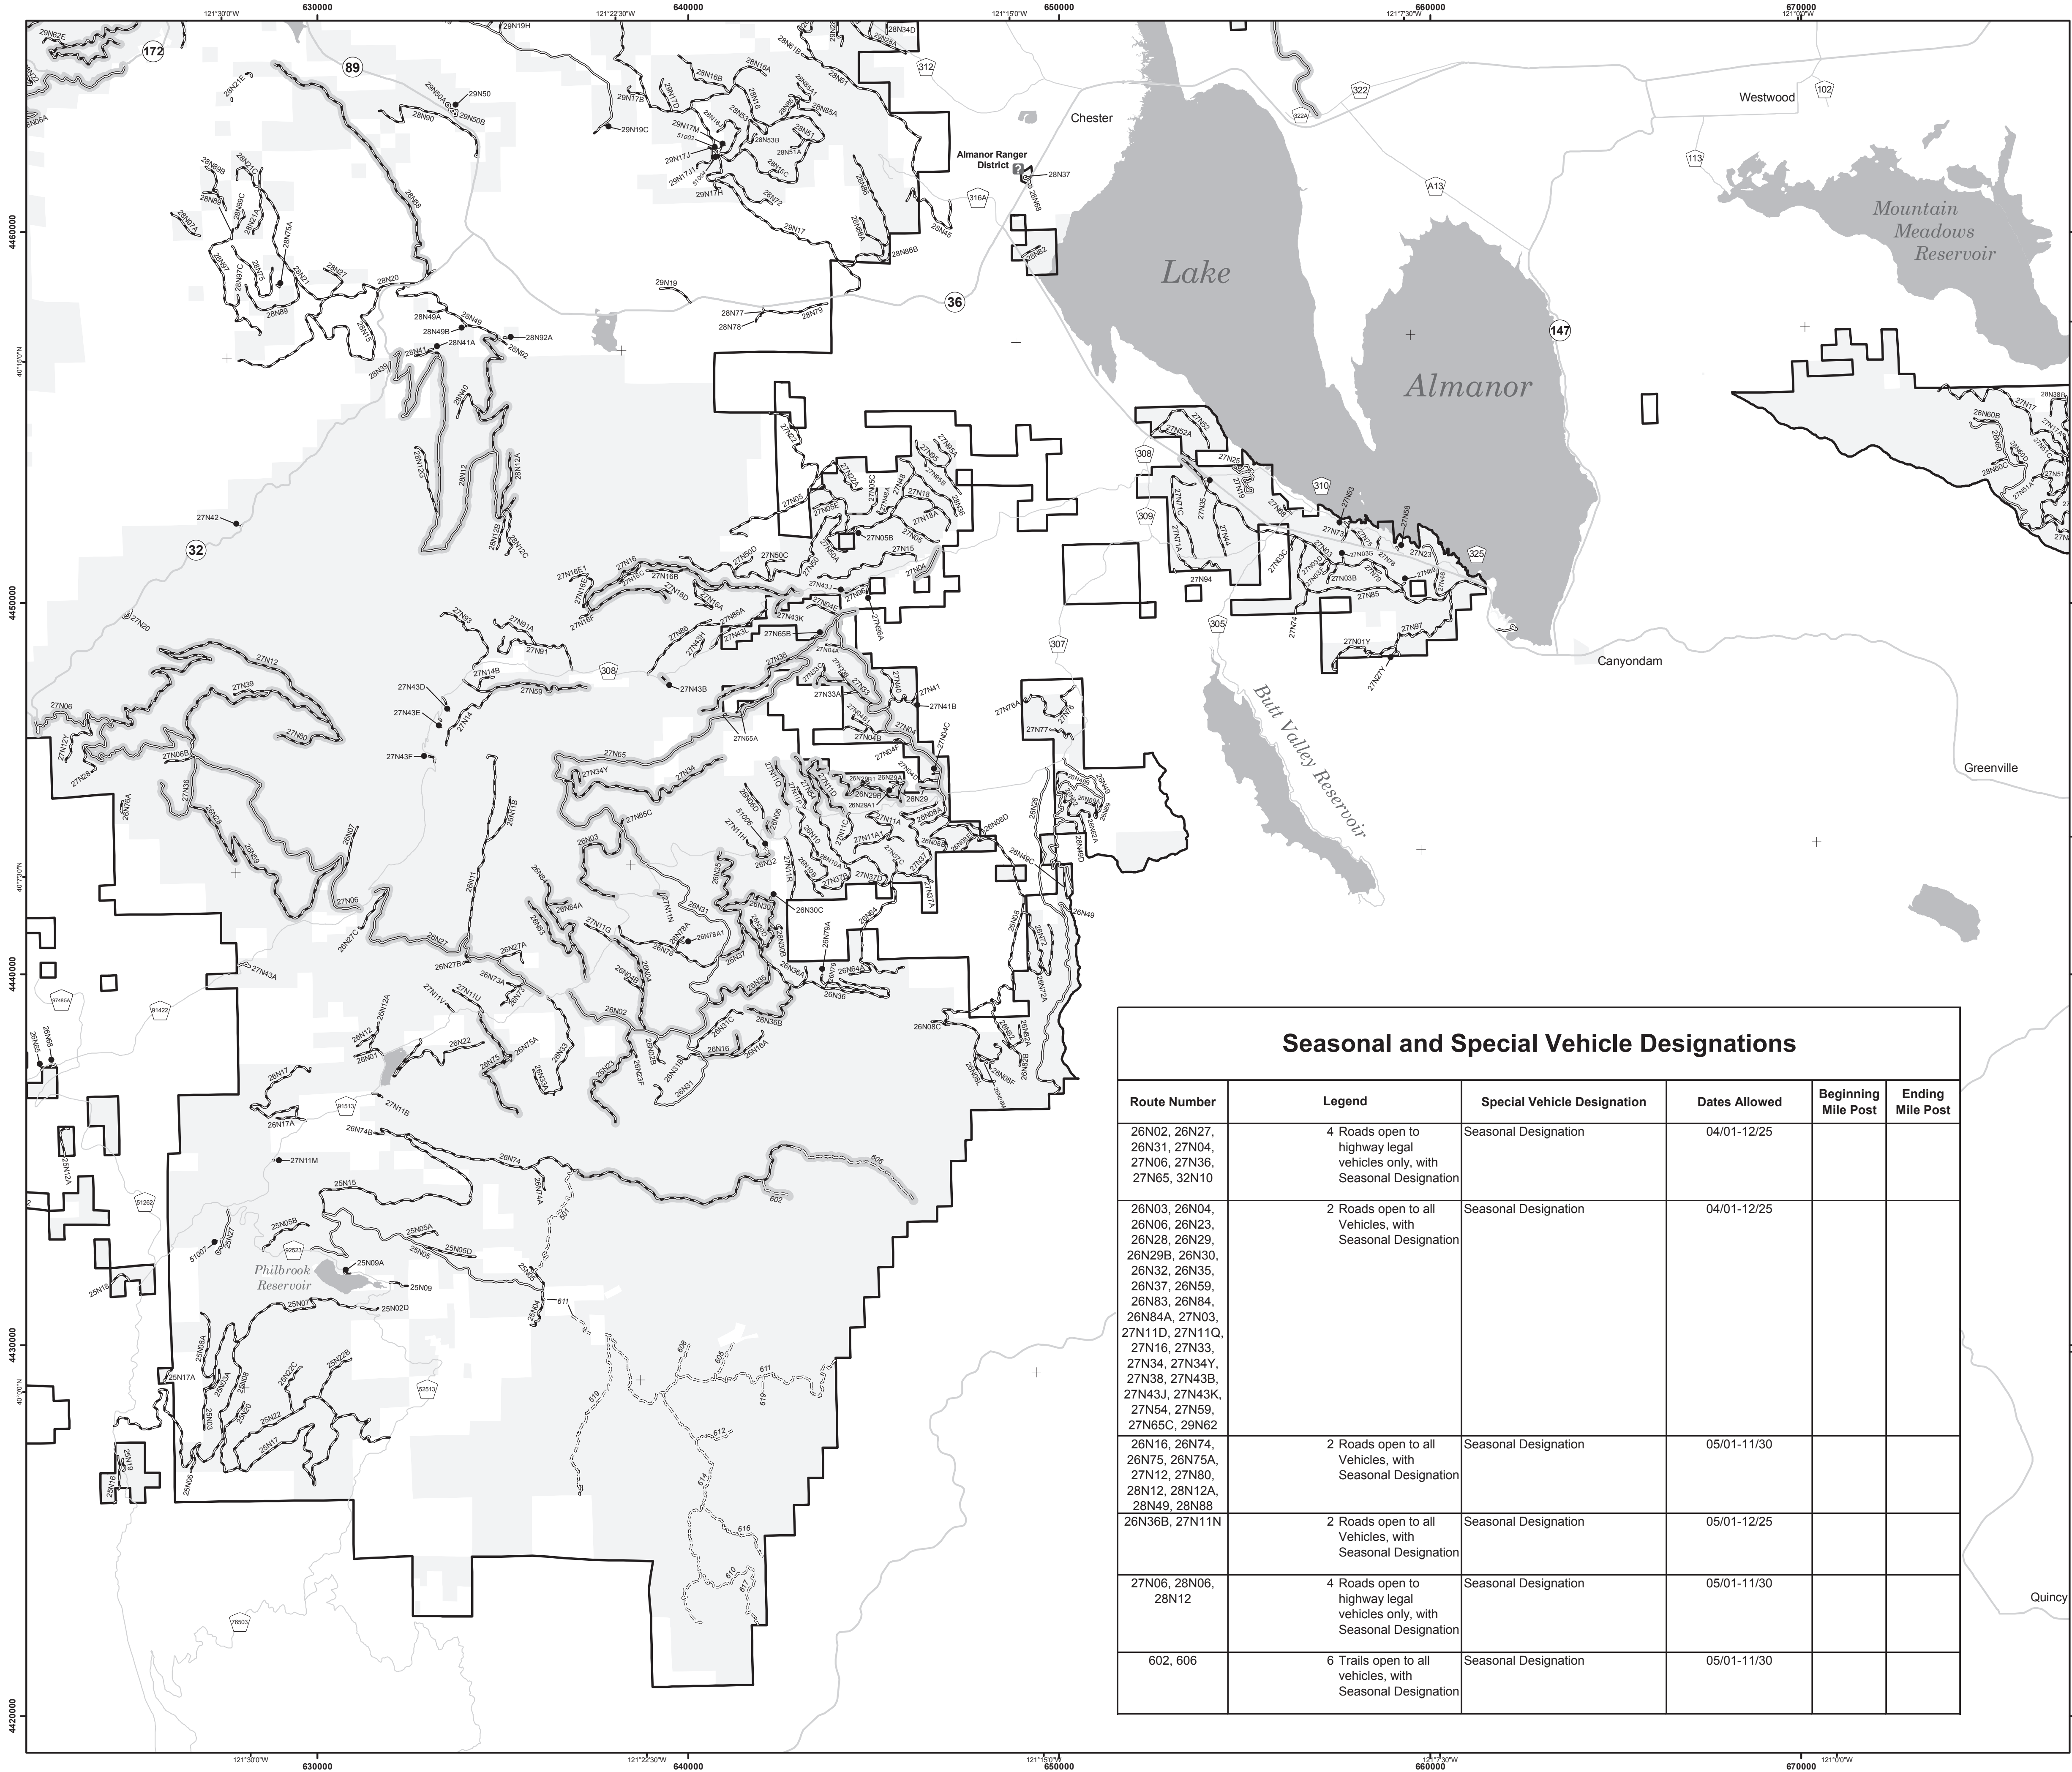

Seasonal and Special Vehicle Designations					
Route Number	Legend	Special Vehicle Designation	Dates Allowed	Beginning Mile Post	Ending Mile Post
26N02, 26N27, 26N31, 27N04, 27N06, 27N36, 27N65, 32N10	4 Roads open to highway legal vehicles only, with Seasonal Designation	Seasonal Designation	04/01-12/25		
26N03, 26N04, 26N06, 26N23, 26N28, 26N29, 26N29B, 26N30, 26N32, 26N35, 26N37, 26N59, 26N83, 26N84, 26N84A, 27N03, 27N11D, 27N11Q, 27N16, 27N33, 27N34, 27N34Y, 27N38, 27N43B, 27N43J, 27N43K, 27N54, 27N59, 27N65C, 29N62	2 Roads open to all Vehicles, with Seasonal Designation	Seasonal Designation	04/01-12/25		
26N16, 26N74, 26N75, 26N75A, 27N12, 27N80, 28N12, 28N12A, 28N49, 28N88	2 Roads open to all Vehicles, with Seasonal Designation	Seasonal Designation	05/01-11/30		
26N36B, 27N11N	2 Roads open to all Vehicles, with Seasonal Designation	Seasonal Designation	05/01-12/25		
27N06, 28N06, 28N12	4 Roads open to highway legal vehicles only, with Seasonal Designation	Seasonal Designation	05/01-11/30		
602, 606	6 Trails open to all vehicles, with Seasonal Designation	Seasonal Designation	05/01-11/30