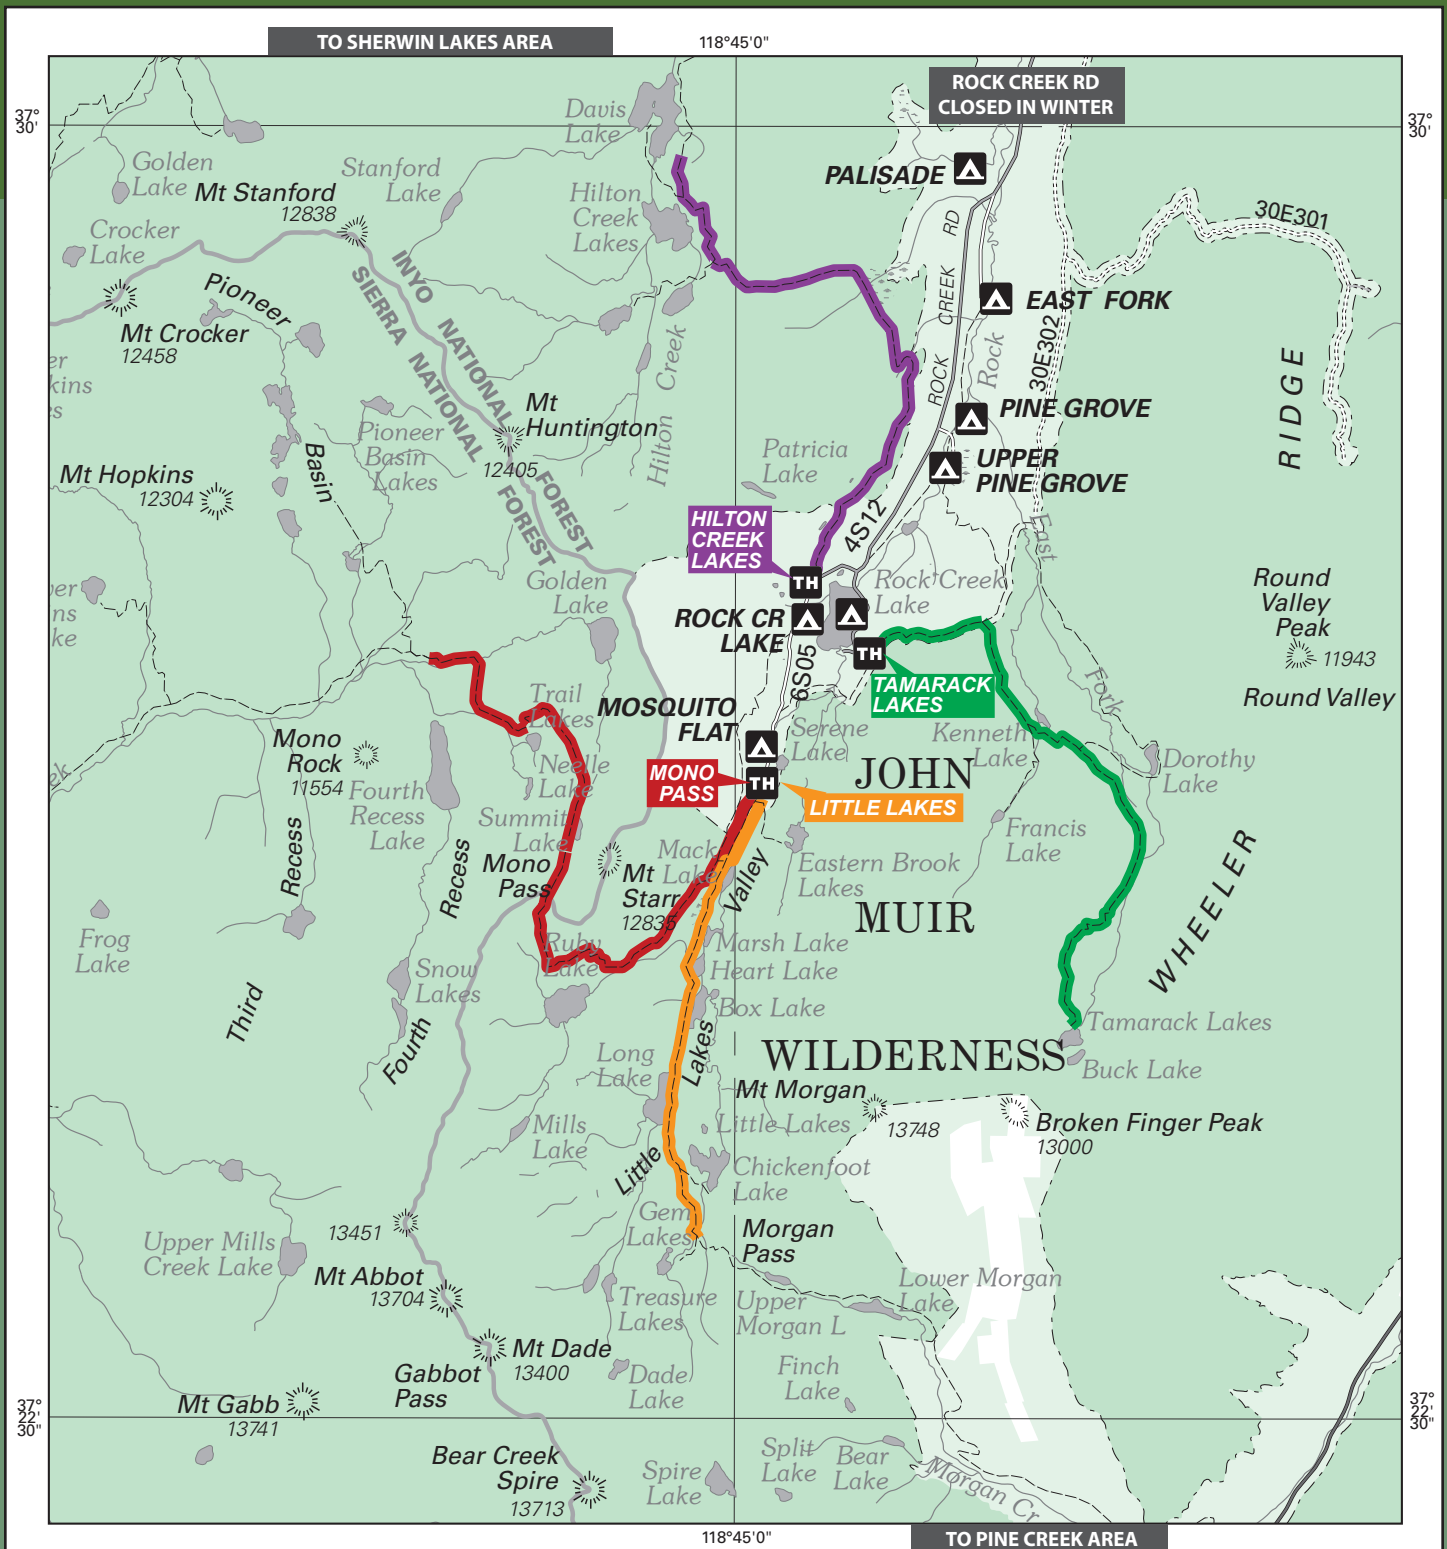

# Inyo National Forest Rock Creek Area Trails

	<b>FISH CREEK</b>	Trail Name & Route		Trailhead	
		Trail		Forest Service Campground	
		Road		Wilderness	
				Forest Service/Park Service Land	

To purchase more detailed Forest Service maps of the area, visit [www.nationalforeststore.com](http://www.nationalforeststore.com)